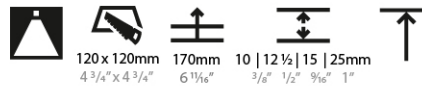

Shape: Square
Diameter (mm): 95
Diameter (in): 3 3/4
Length (mm): 106
Length (in): 4 3/16
Width (mm): 106
Width (in): 4 3/16
Depth (mm): 150
Depth (in): 5 7/8

Ceiling Thickness (mm): 10 / 12.5 / 15 / 25
Ceiling Thickness (in): 3/8 or 1/2 or 9/16 or 1

Min. Recessing Depth (mm): 170
Min. Recessing Depth (in): 6 11/16
Light Distribution: Downlight

Weight (kg): 0.705
Weight (lbs): 1.55

Fixture Finish: SSR / BKV / CWI / CRY / HAB / LAG / UFT / ITA / RUA / RUR / MIC / FTG / MYG / TWT / LOD / PUS / FRO / FUP / KIA / POP / BLS / SPG / MEY / GOH / GUM / CHC / COM / ABZ / JAG / OBR / MOS / ROR

Fixture Material: Aluminum Die Cast
Cut-out Measurements: 120mm / 4 3/4" x 120mm / 4 3/4"
Upon Request: Unique Ceiling Thickness

ELECTRICAL

Lamp Type: LED (Zhaga Standard)
Input Wattage (W): 15.5
Total Output Wattage (W): 14.5
Dimming: Tri-Mode (Non-Dimming and Phase Dimming (120Vac only) and 0-10V Dimming)
Driver Included: No
Driver Location: Recessed Housing
Driver Type: Constant Current - Universal
Driver Class: Class 2
Housing: See components
Input Voltage (V): 120 - 277
Constant Current (MA): 500

LED

Number of LEDs: 1
Color Temperature (°K): 2700 / 3000 / 3500 / 4000
Max. Delivered Lumen (lm): 940 / 980 / 1029 / 1050
Nominal Lumen (lm): 1386 / 1438 / 1511 / 1542
CRI: >90 CRI
Efficiency (%): 87.9 / 88.4 / 87.9
Lamp Life (hrs): 50000

Upon Request: RGB-W Tunable White Special Color Temperature Special LED

OPTICAL

Reflector: 20 / 40 / 60
Upon Request: Special Beam Angles

RATINGS AND CERTIFICATIONS © 2024 Zaneen, Inc. 188-3382, F 416-247-9319, www.zaneen.com

Available for international specifications by adding 'INT' at the end of the existing Model #. For assistance on 'custom' specifications, contact zteam@zaneen.com. In a constant effort to supply the best product, we reserve the right to change specifications or materials without notice. The most recent specification sheets are found at zaneen.com IP rating: IP20