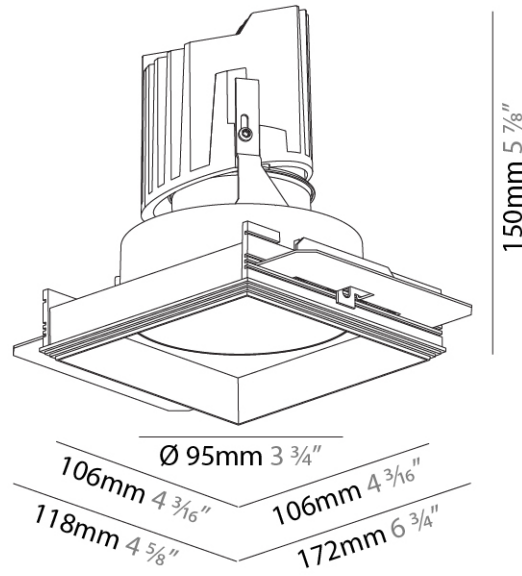

Shape: Square
Diameter (mm): 95
Diameter (in): 3 3/4
Length (mm): 106
Length (in): 4 3/16
Width (mm): 106
Width (in): 4 3/16
Depth (mm): 150
Depth (in): 5 7/8

Ceiling Thickness (mm): 10 / 12.5 / 15 / 25
Ceiling Thickness (in): 3/8 or 1/2 or 9/16 or 1

Min. Recessing Depth (mm): 170
Min. Recessing Depth (in): 6 11/16
Light Distribution: Downlight

Weight (kg): 0.705
Weight (lbs): 1.55

Fixture Finish: SSR / BKV / CWI / CRY / HAB / LAG / UFT / ITA / RUA / RUR / MIC / FTG / MYG / TWT / LOD / PUS / FRO / FUP / KIA / POP / BLS / SPG / MEY / GOH / GUM / CHC / COM / ABZ / JAG / OBR / MOS / ROR

Fixture Material: Aluminum Die Cast
Cut-out Measurements: 120mm / 4 3/4" x 120mm / 4 3/4"
Upon Request: Unique Ceiling Thickness

ELECTRICAL

Lamp Type: LED (Zhaga Standard)
Input Wattage (W): 15.5
Total Output Wattage (W): 14.5
Dimming: Tri-Mode (Non-Dimming and Phase Dimming (120Vac only) and 0-10V Dimming)
Driver Included: No
Driver Location: Recessed Housing
Driver Type: Constant Current - Universal
Driver Class: Class 2
Housing: See components
Input Voltage (V): 120 - 277
Constant Current (MA): 500

LED

Number of LEDs: 1
Color Temperature (°K): 2700 / 3000 / 3500 / 4000
Max. Delivered Lumen (lm): 940 / 980 / 1029 / 1050
Nominal Lumen (lm): 1386 / 1438 / 1511 / 1542
CRI: >90 CRI
Efficiency (%): 87.9 / 88.4 / 87.9
Lamp Life (hrs): 50000

Upon Request: RGB-W Tunable White Special Color Temperature Special LED

OPTICAL

Reflector: 20 / 40 / 60
Upon Request: Special Beam Angles

RATINGS AND CERTIFICATIONS © 2024 Zaneen, Inc. 188-3382, F 416-247-9319, www.zaneen.com

Available for international specifications by adding 'INT' at the end of the existing Model #. For assistance on 'custom' specifications, contact zteam@zaneen.com. In a constant effort to supply the best product, we reserve the right to change specifications or materials without notice. The most recent specification sheets are found at zaneen.com IP rating: IP20