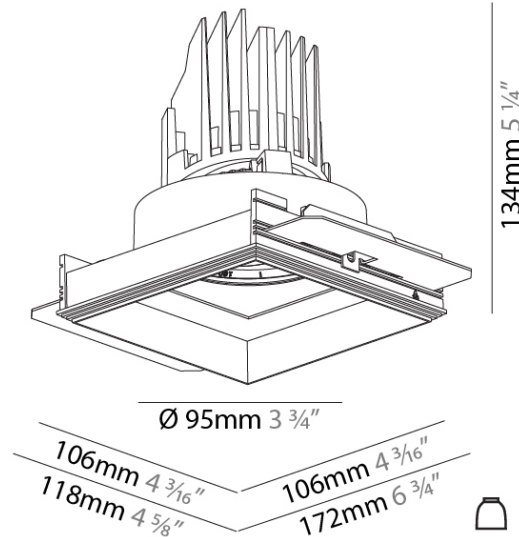

ELECTRICAL

Lamp Type: LED (Zhaga Standard)
Input Wattage (W): 15.5
Total Output Wattage (W): 14.5
Dimming: Tri-Mode (Non-Dimming and Phase Dimming (120Vac only) and 0-10V Dimming)
Driver Included: No
Driver Location: Recessed Housing
Driver Type: Constant Current - Universal
Driver Class: Class 2
Housing: See components
Input Voltage (V): 120 - 277
Constant Current (MA): 500

LED

Number of LEDs: 1
Color Temperature (°K): 2700 / 3000 / 3500 / 4000
Max. Delivered Lumen (lm): 940 / 980 / 1029 / 1050
Nominal Lumen (lm): 1386 / 1438 / 1511 / 1542
CRI: >90 CRI
Efficiency (%): 87.9 / 88.4 / 87.9
Lamp Life (hrs): 50000
Upon Request: RGB-W Tunable White Special Color Temperature Special LED

OPTICAL

Reflector: 20 / 40 / 60
Adjustability: Rotational 355°; Tilt 30°
Upon Request: Special Beam Angles

RATINGS AND CERTIFICATIONS

© 2022 Zaneen LLC, 10000 180-3382, F 416-247-9319, www.zaneen.com

Available for international specifications by adding "INT" at the end of the existing Model #. For assistance on 'custom' specifications, contact zteam@zaneen.com. In a constant effort to supply the best product, we reserve the right to change specifications or materials without notice. The most recent specification sheets are found at zaneen.com

IP rating: IP20